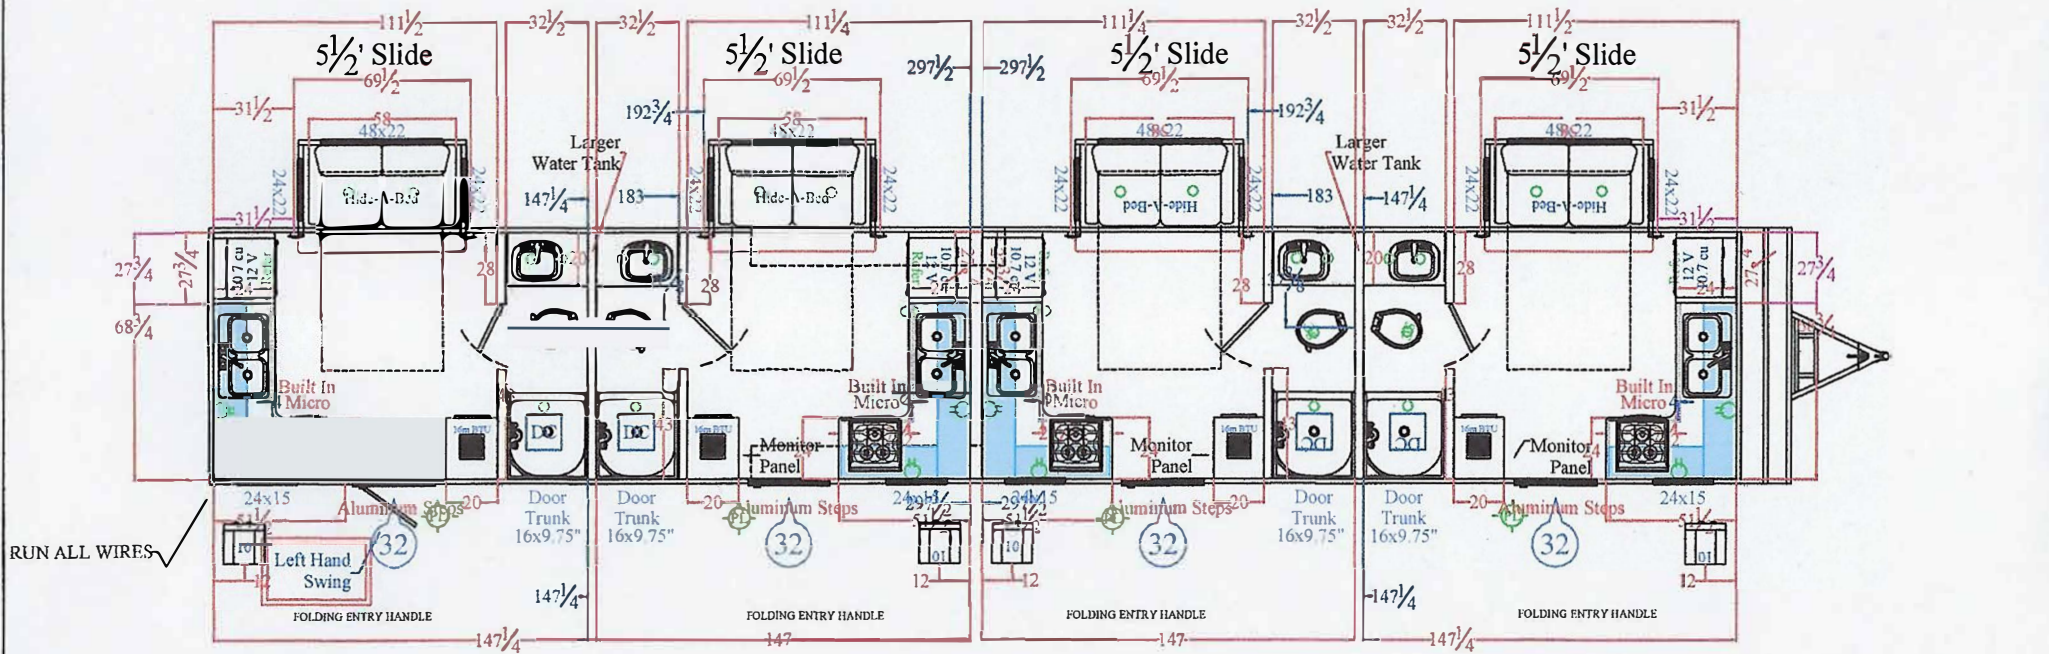

55 SC- 4 Suite-(SC)

Frame	Axle ϕ	Total Length		Rear Rails		Rear Front Of Wheel Wells		Front Rails	
Travel Trailer		Floor	Sidewall	Floor	Sidewall	Floor	Sidewall	Floor	Sidewall
55' Triple	349	612"	610.25"	213"	212 1/2"	313"	310"	299"	300 1/4"

	Date:
	Serial #: XXXXXX
Model: 55 TT	